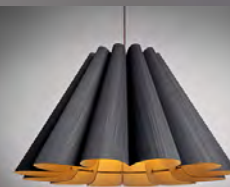

70

D 70 cm / 27.5 in
H 42 cm / 16.5 in

LORA 80

D 80 cm / 31.5 in
H 50 cm / 19.7 in

105

D 105 cm / 41.5 in
H 62 cm / 24.5 in

RENATA 30

D 30 cm / 11.7 in
H 20 cm / 7.9 in

32

D 32 cm / 12.6 in
H 30 cm / 11.7 in

RENATA 32 / COLORS

RENATA 32 / COLORS

RENATA 56

D 56 cm / 22 in
H 30 cm / 11.7 in

80

D 80 cm / 26.1 in
H 30 cm / 11.7 in